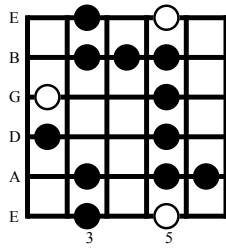

A Blues Scale

A Minor Pentatonic Scale with a $\flat 5$

Root-A Note: ○ $\flat 5$ -Eb Note: ■

The $\flat 5$ should be used as a passing note. The A Blues Scale: A-C-D-E $\flat$ -E-G-A
1- $\flat 3$ -4- $\flat 5$ -5- $\flat 7$

Start Here

Fret